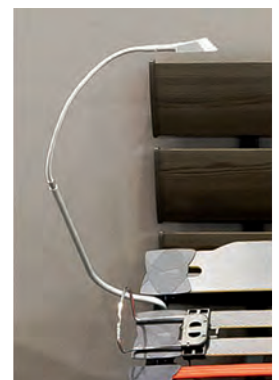

Style

Lampe USB

Spacelight

Aera light

Neo light